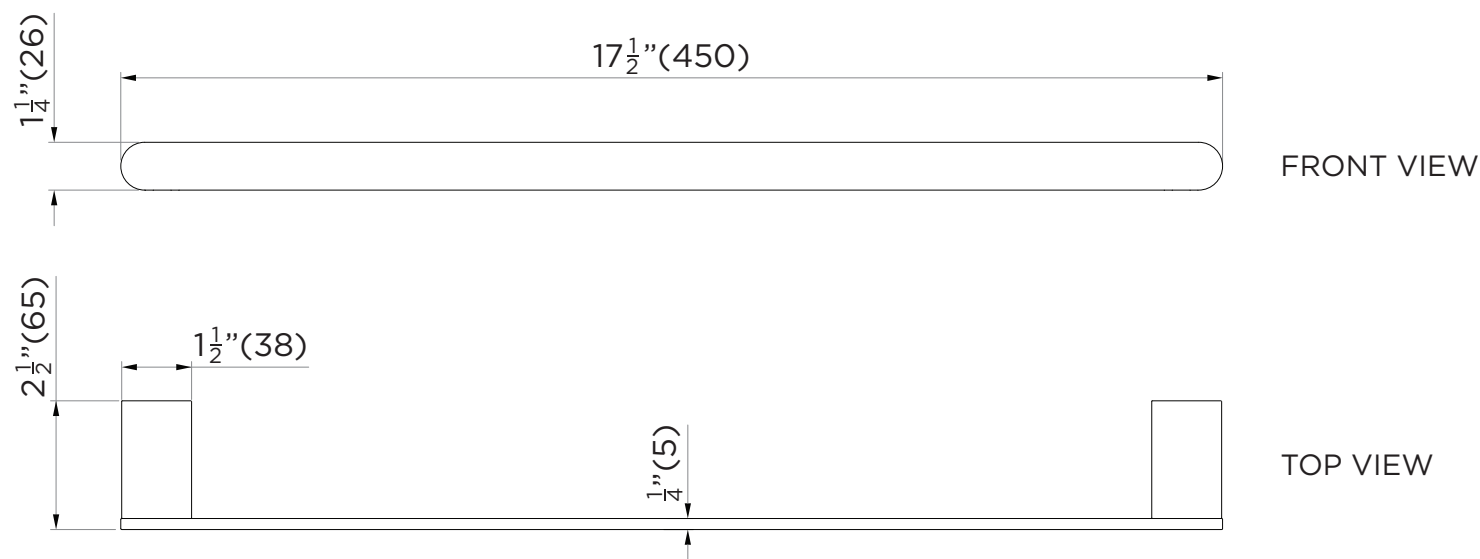

SPECIFICATIONS / TECHNICAL DATA

TOWEL BAR

18"

ATTENTION! Dimensions may vary by up to 3/8". It is highly recommended to pull all dimensions of actual model for installation and measuring purposes.

MODEL# AC1TB18